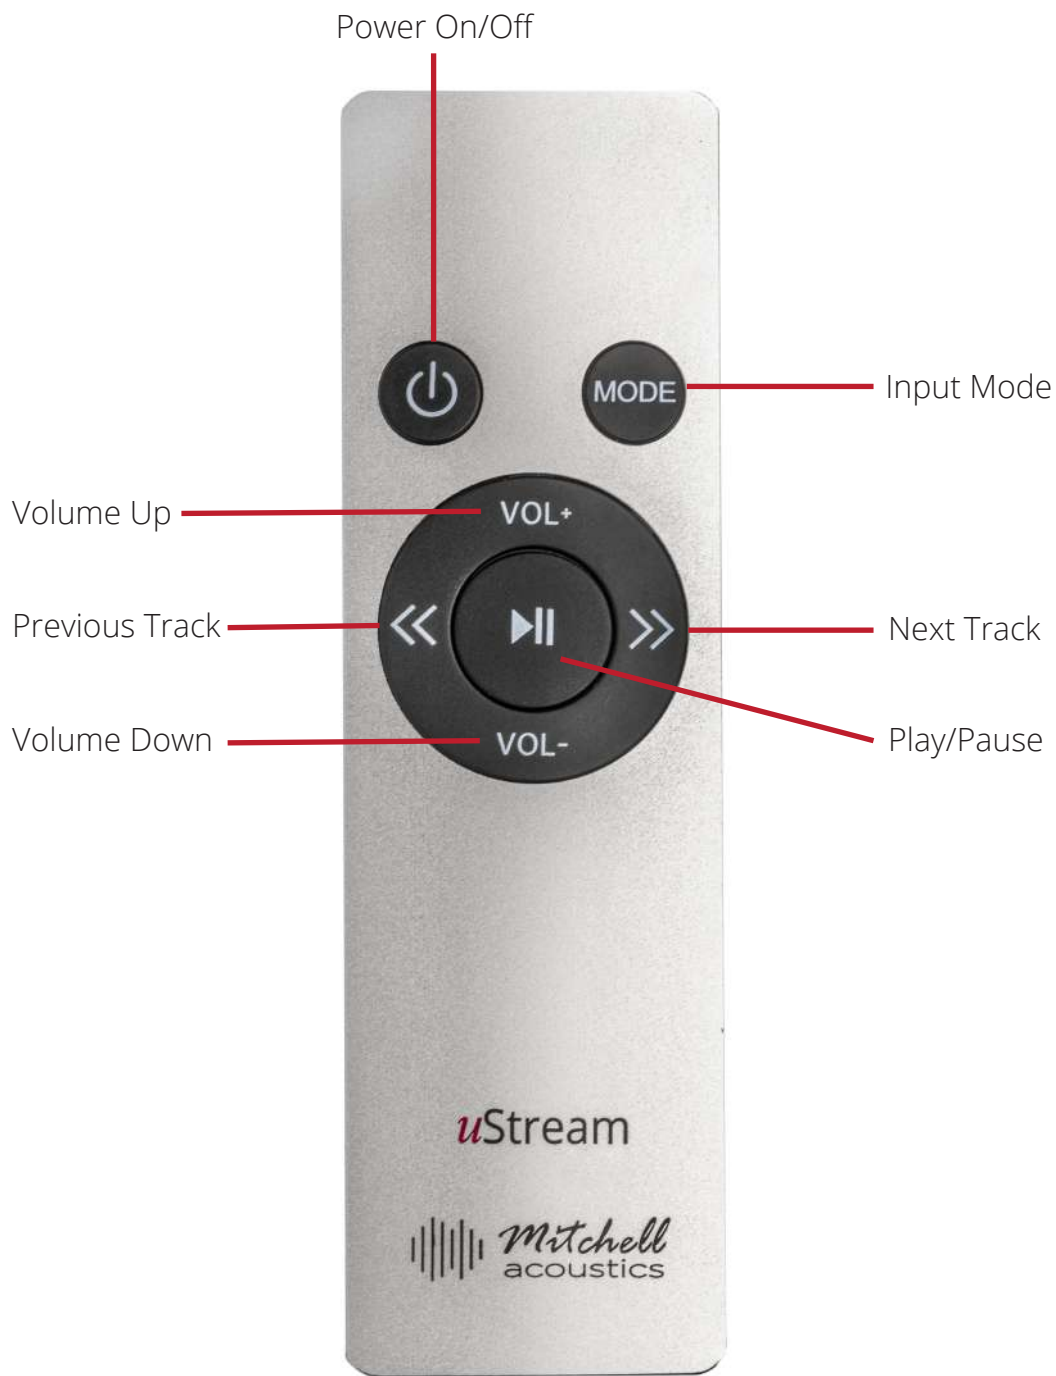

Simply plug into the mains power and switch each unit on. The first unit that is powered on will be the Master and the second unit will become the Slave. Within a few seconds they will connect ready for a Bluetooth playback source to be paired to them as a single device.

Available in durable high-gloss piano black or piano white finish.

uStream
One

Touch Control Panel

Rear Panel

Remote Control Handset

The uStream One system can be controlled from the touch panel on the top of each speaker or via the included aluminium remote control handset.

Any external music source connected to the inputs will produce stereo sound from both speakers, no matter which speaker you decide to connect your device to. You could connect a turntable, MP3 player, TV, set-top TV box etc.