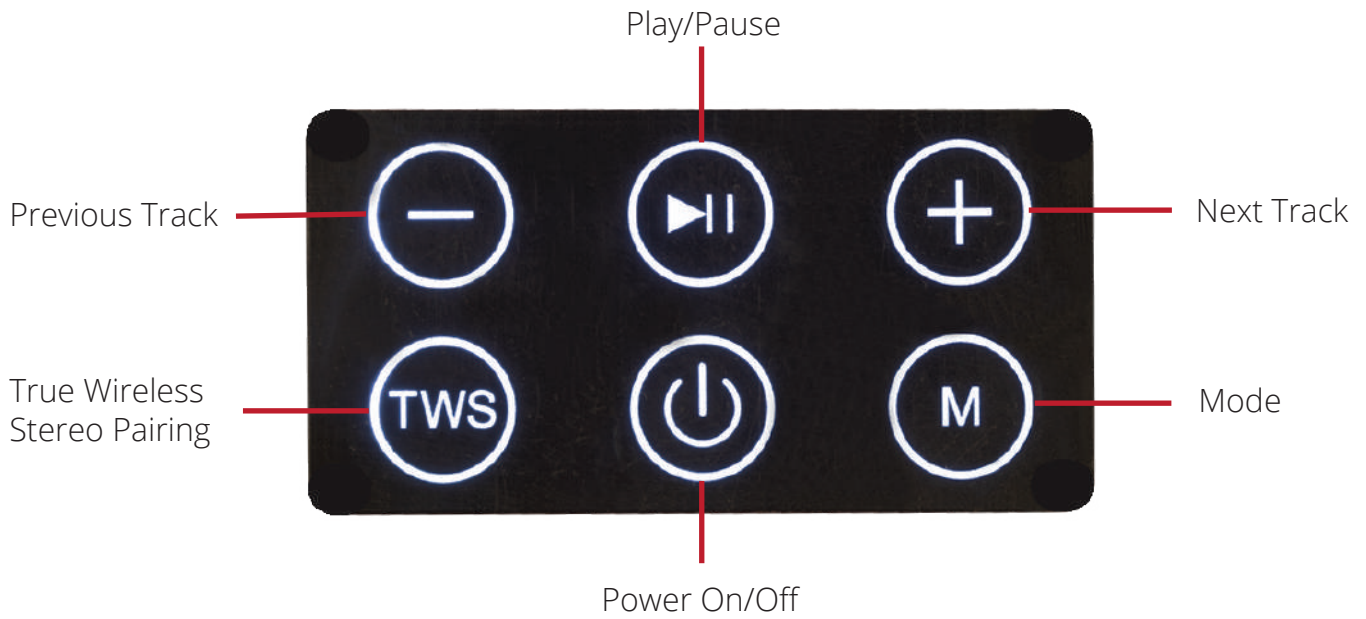

*u*Stream
One

Stereo Hi-Fi Sound via Bluetooth

JUST IMAGINE.....

Music as it was supposed to be heard. With beautiful STEREO separation. And NO WIRES, NO EXTRA GEAR, JUST SPEAKERS!

The uStream series of products are hi-fi quality stereo wireless music systems, featuring two identical bookshelf or stand mount active speakers deploying the latest in True Wireless Bluetooth technology to connect to each other with no connecting cable.

Simply plug into the mains power and switch each unit on. The first unit that is powered on will be the Master and the second unit will become the Slave. Within a few seconds they will connect ready for a Bluetooth playback source to be paired to them as a single device.

Available in durable high-gloss piano black or piano white finish.

uStream
One

Touch Control Panel

Rear Panel

Remote Control Handset

The uStream One system can be controlled from the touch panel on the top of each speaker or via the included aluminium remote control handset.